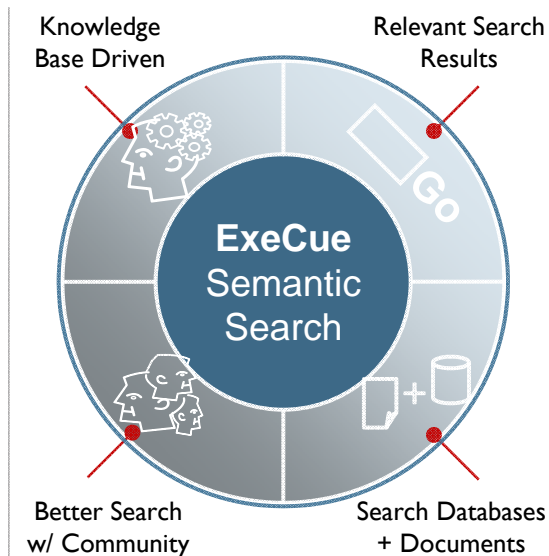

ExeCue Semantify™ is designed to solve a key challenge using keyword search platforms: poor relevance of search results.

CHALLENGES WITH TRADITIONAL KEYWORD SEARCH PLATFORMS

- match search-query to search-content by keywords and present numerous not very relevant results
- do not search databases or show presentation-ready results from them

A SOLUTION FROM EXECUE OFFERS

relevant results driven by knowledge base

With Keyword search platforms, search is mostly a two-step process: search by keywords to get numerous results and manually search again for relevant ones. Semantify matches search query to content using knowledge base to present most relevant results.

search results from both documents and databases

To search by keywords, traditional keyword search platforms organize content by keywords in their web indices. To search by meaning, Semantify organizes both structured and unstructured content by meaning.

better search over time through community input

While experts setup seed knowledge base, users can extend the knowledge. As knowledge base grows so does the quality of search.

BUSINESS VALUE

- At a large Enterprise, a business manager can ask “Sales of New York Customers with income over $125K” and get immediate results instead of waiting on Analysts.
- At a Jobs Portal, a recruiter can ask “Java programmers with over 5 years experience living within 60 miles of NYC” and get meaning based results and save hours in screening compared to keywords results.
- At a Finance Portal, an individual investor can ask “Equities upgraded last month by Bank of America in the Software industry” and get few relevant results versus thousands matched by keywords.

WHO CAN BENEFIT

ExeCue Semantify™ works based on general and vertical focused knowledge base. It is ideal for large enterprises and consumer search verticals where a good knowledge base can be built and serve a large community. It is not for general purpose internet search given the lack of broad knowledge base. It may not be cost effective for small and medium businesses.